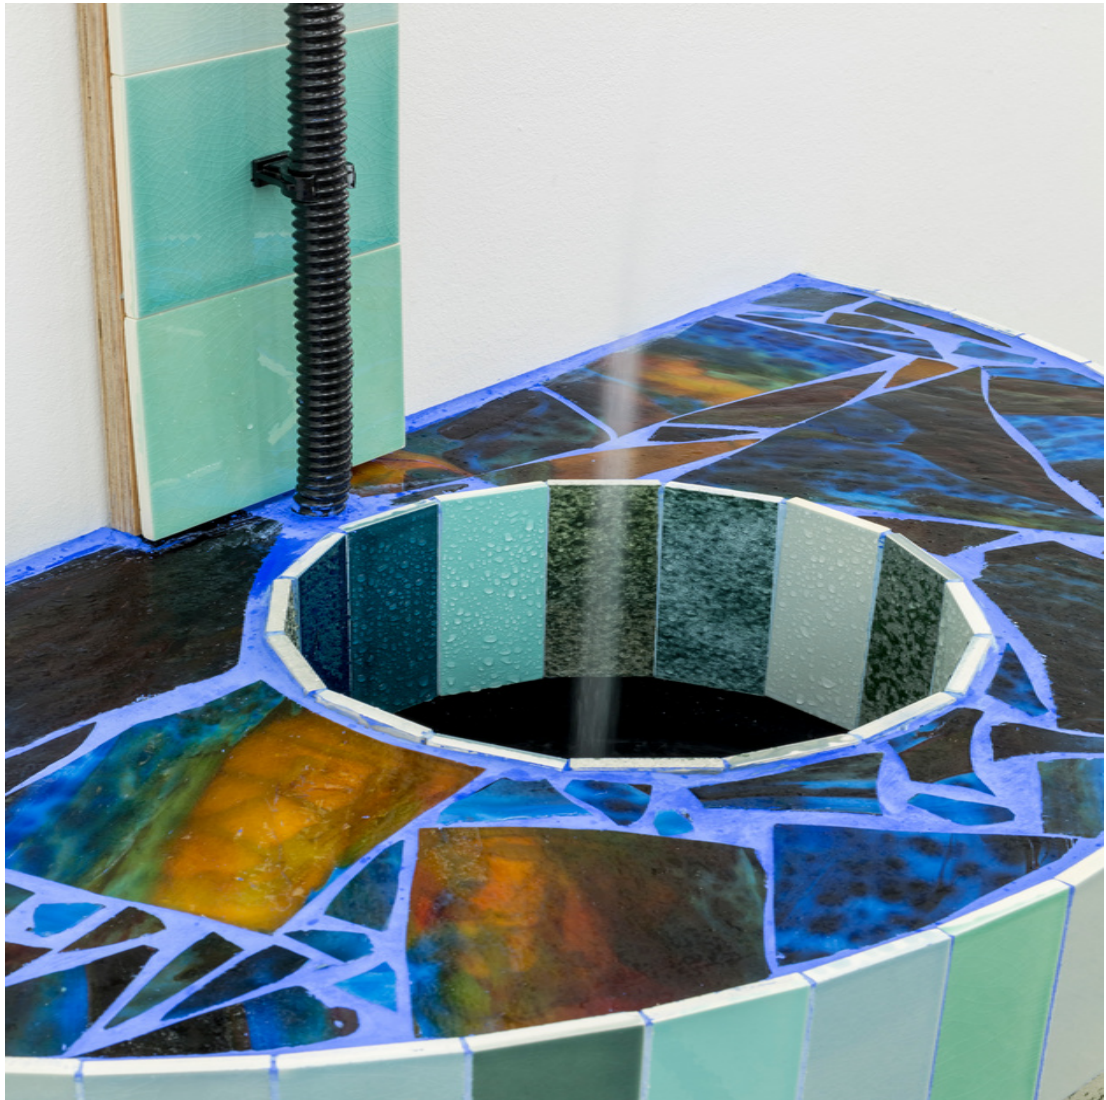

The Source / Die Quelle (for Josephine Saladyak) (from Hello from Rue Desert)
sculpture (detail)

Keramik Fliesen, Tiffany Glas, Fugenspachtel, Brunnenpumpe, Plastikschlauch, Kupferrohr, Holz
133¾ x 39¼ x 23½ inch / 340 x 100 x 60 cm
2017