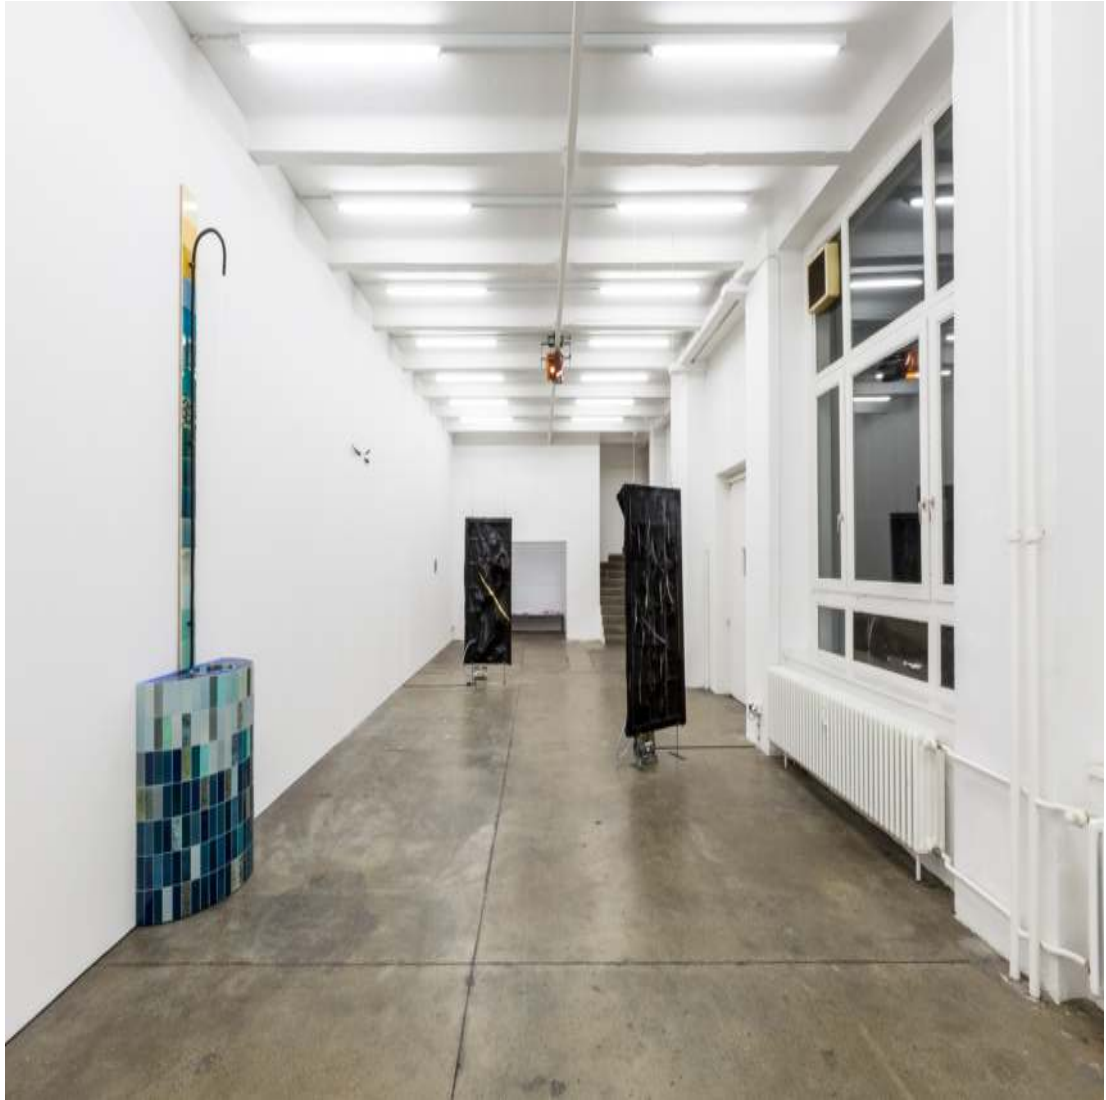

The Bird (from Hello from Rue Desert)
sculpture
Parrot feathers, clockwork
15¾ x 15¾ x 1 inch / 40 x 40 x 3 cm
2017