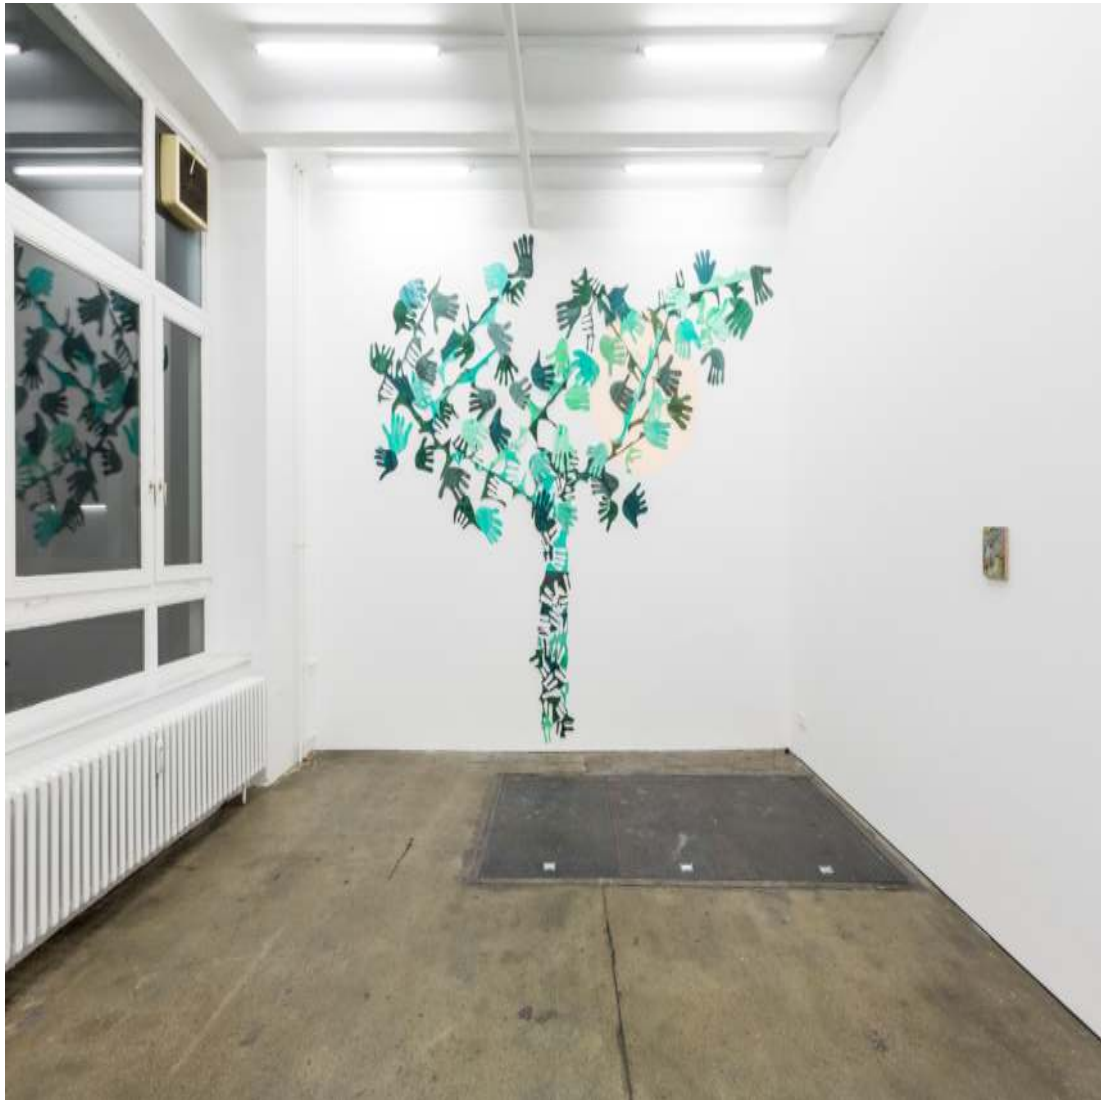

Loving the motor-cycle
sound collage / sculpture
mp3 player, headphones, motorcycle (Honda CRF 250 L Enduro)
2017

Vacuum Bed No.2 (Eric) (from Hello from Rue Desert)
sculpture (detail)

Plaster, latex, rope, wire, metal, wood, plastic tube, vakuu pump, timer

75½ x 37¾ x 19 inch / 192 x 96 x 50 cm

2017

The Sun / The (Hello) Tree / Rue Desert (No.9) (from Hello from Rue Desert)
environment
Moving-head spotlight, orange light filter / Acrylic on passepartout / Acrylic and oil pastel on wood
2017

The (Hello) Tree (from Hello from Rue Desert)
collage
Acrylic on passepartout
137¾ × 149½ inch / 350 × 380 cm
2017

The (Hello) Tree (from Hello from Rue Desert)
collage (detail)
Acrylic on passepartout
149½ × 137¾ inch / 380 × 350 cm
2017

The Source / Die Quelle (for Josephine Saladyak) (from Hello from Rue Desert)
sculpture
Ceramic tiles, stained glass, mortar, fountain pump, plastic hose, copper pipe, wood
133 $\frac{3}{4}$ x 39 $\frac{1}{4}$ x 23 $\frac{1}{2}$ inch / 340 x 100 x 60 cm
2017